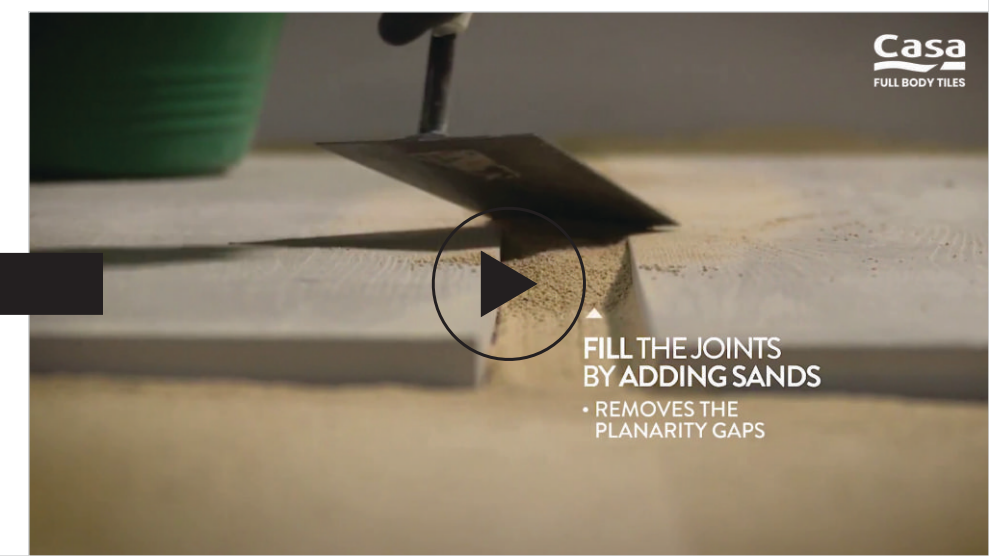

LAYING ON SAND