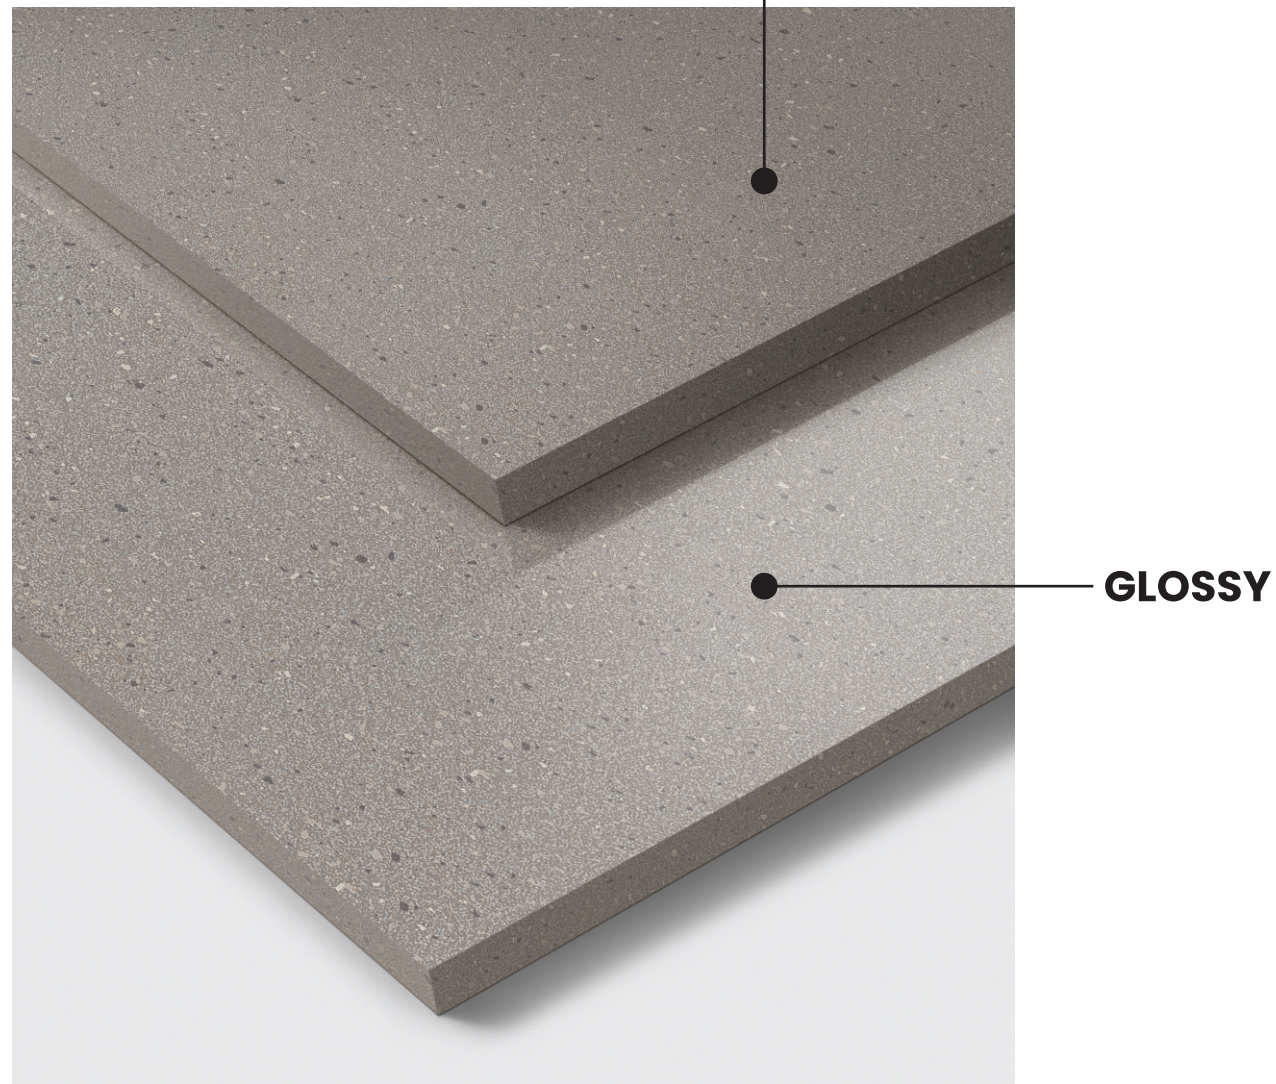

Casapolo Collection

A sneak peek into our world class collection of Casa Polo tiles hand crafted for the clients who love uniqueness. Hues of cool colors that help you relaxed and refreshed. Dimensionally making smaller areas look largely spacious. Create the look worth cherishing. Let your dreams come true!

SIZE THICKNESS & COLORS

1 THICKNESS

600x600mm

POLO GREY &
POLO BEIGE

A sneak peek into our world class collection of Casa Polo tiles hand crafted for the clients who love uniqueness.