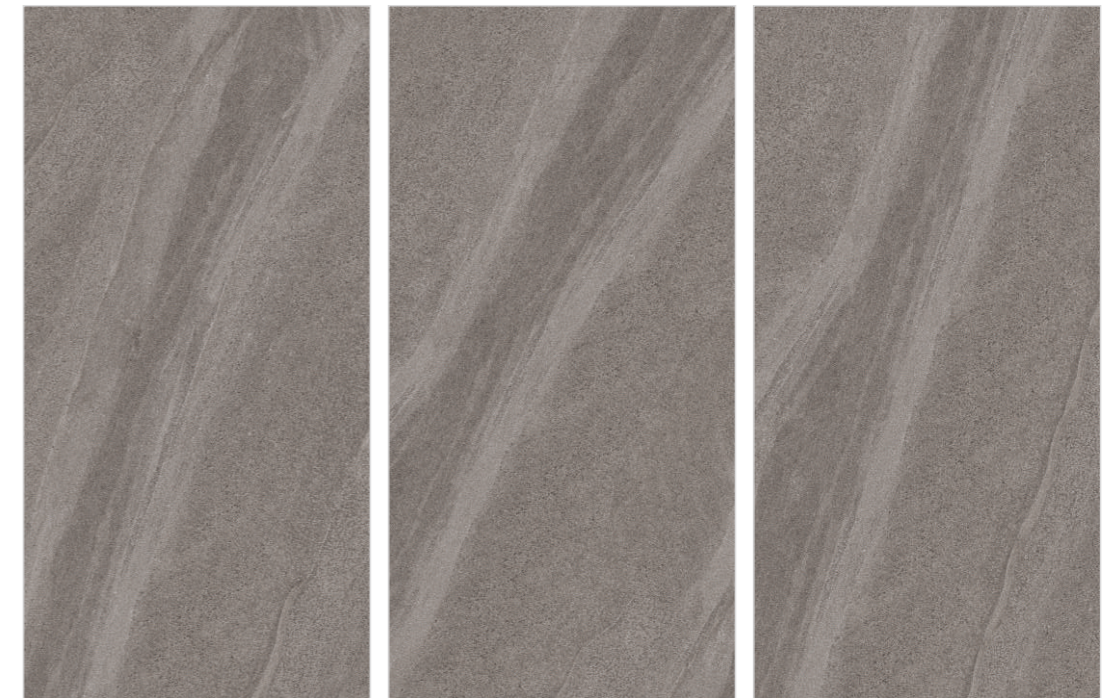

## LIME CONCREAE

Random. 4

**LIME**  
COLLECTION

600x  
1200mm

Matt  
Surface

Scan For  
360° View