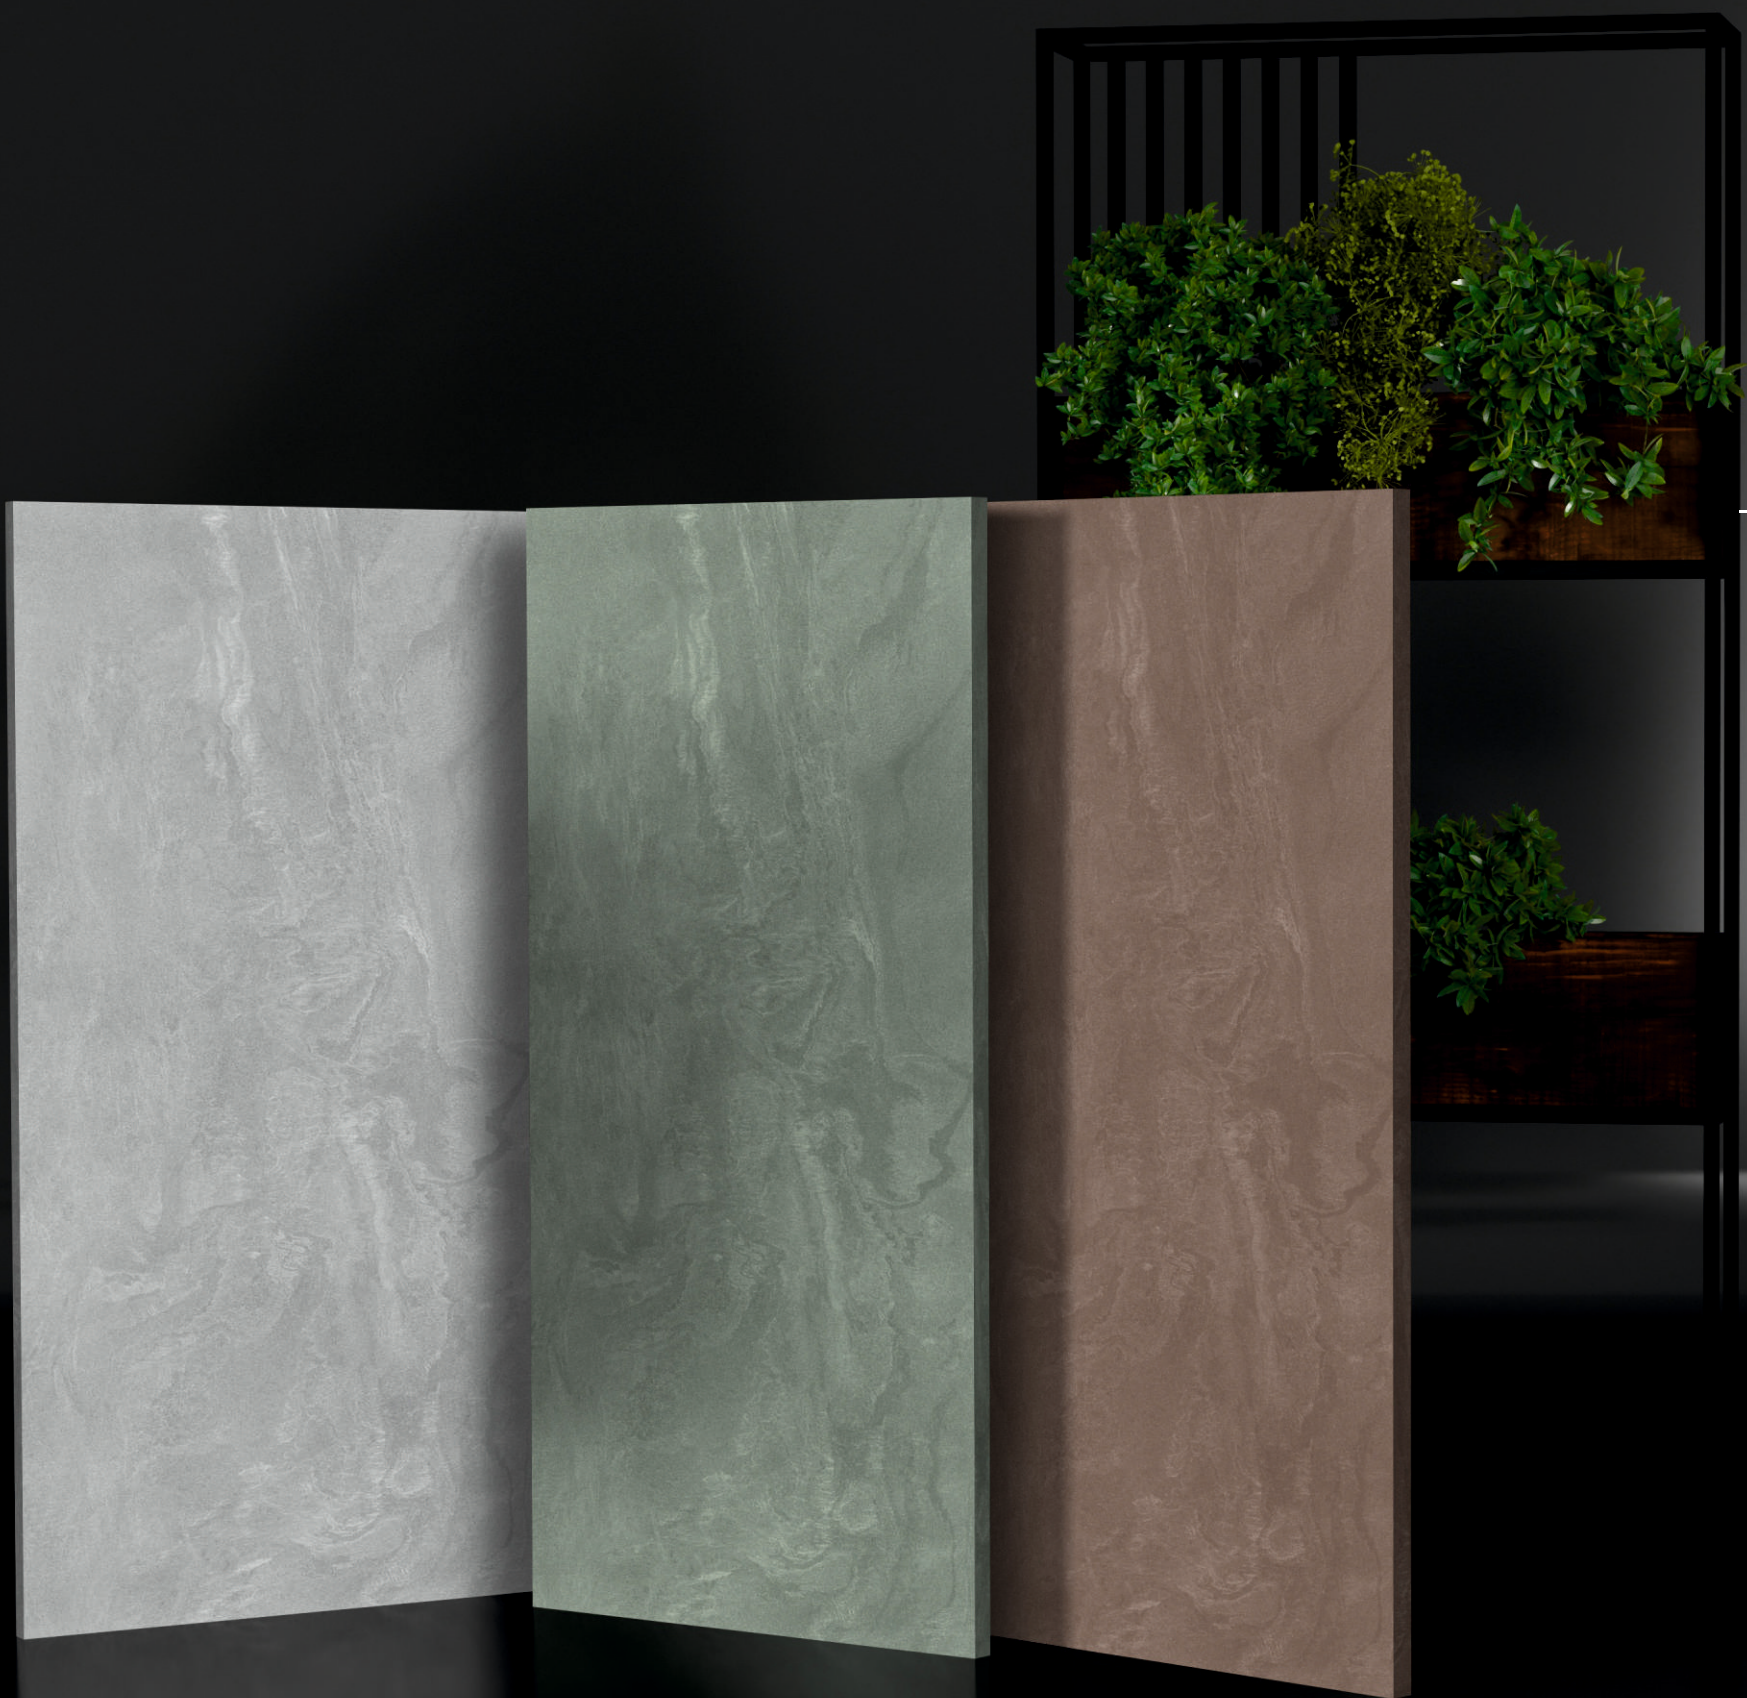

Take Care Of Your Life With Casa

When hands connect with earth and soil, they rekindle the profound bond we share with nature. Unique sensations emerge, unlocking creativity through meticulous craftsmanship. Paired with the refined elegance of stone, These sensations give rise to a new material that allows designers to express themselves freely and naturally.

This material, inspired by the diverse colors of the earth, embodies a design philosophy that harmonizes variety and organic form, embracing limitless expression.

**DIESEL
COLLECTION**

600x
1200mm
FULLBODY
TILES