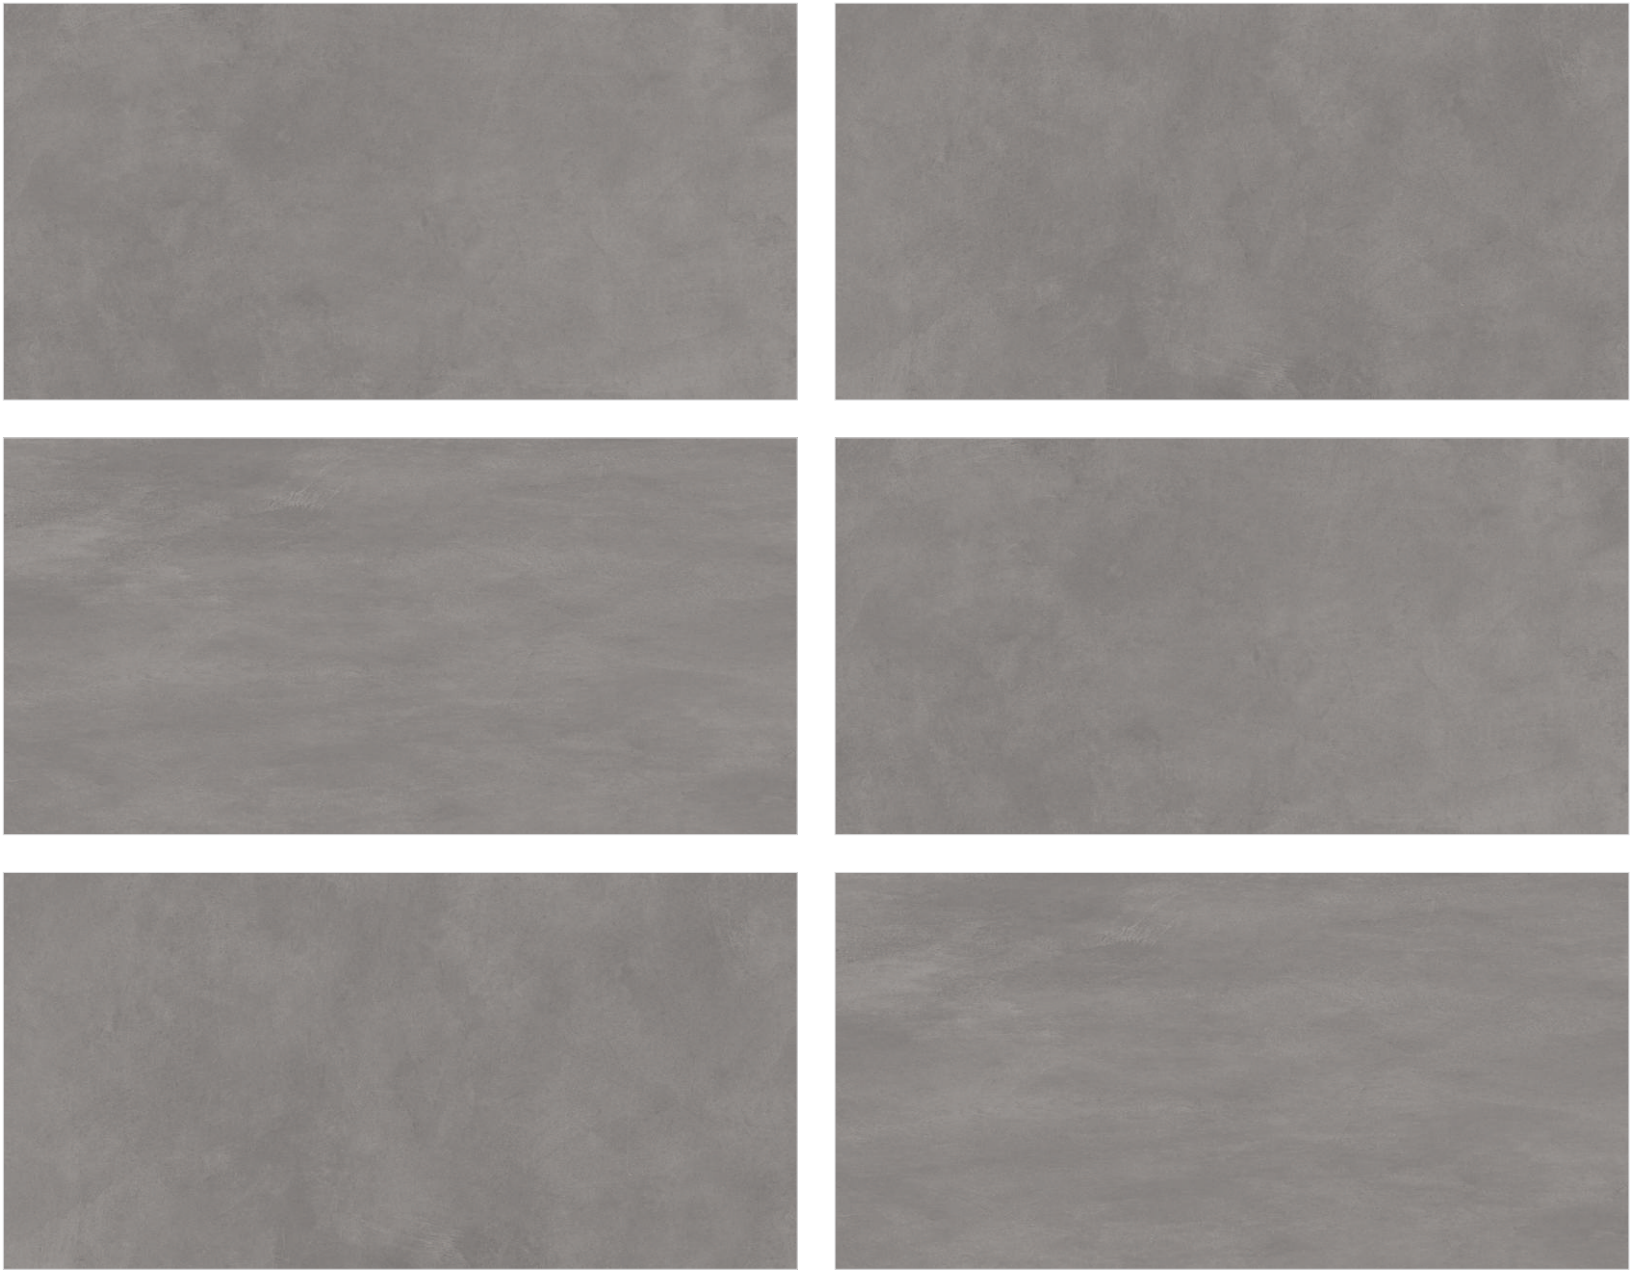

Wall_ **Cloud Silber**
600x1200mm

Floor_ **Cloud Beton**
600x1200mm

Click here for
360° Visualizer Tile
Image

CASA CLOUD COLLECTION

CLOUD BETON

Random - 3 Faces

Size:
600x1200mm

Thickness:
9mm