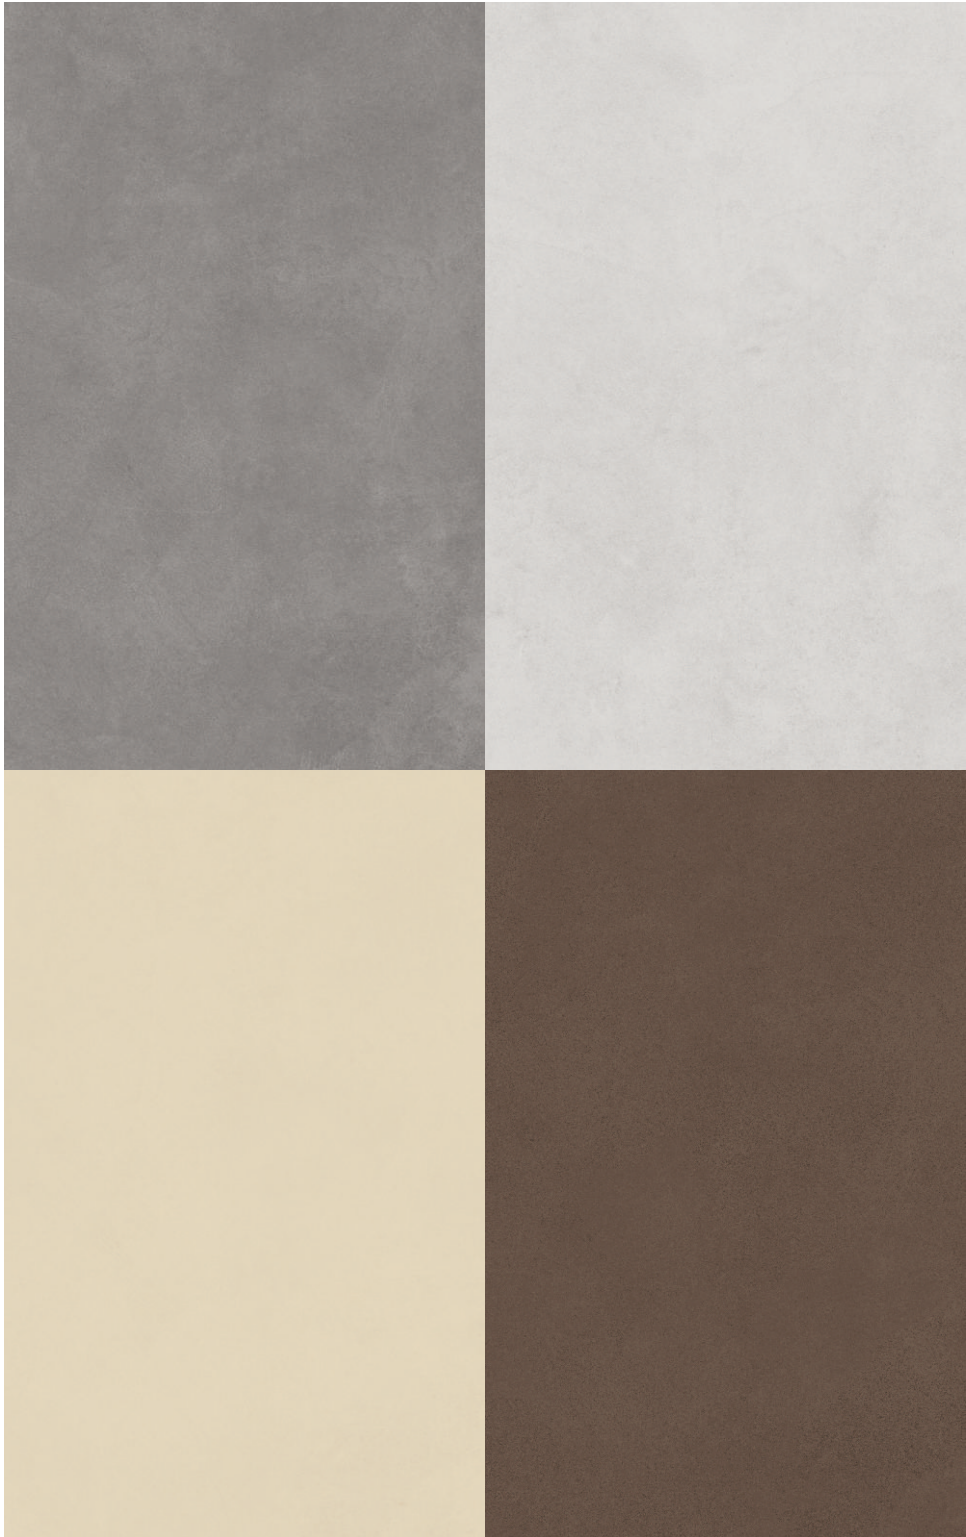

Cloud Beton
(Concrete)
600x1200mm

Cloud Calce
(Limestone)
600x1200mm

Cloud Menta
(Mint Leaves)
600x1200mm

Cloud Toffee
(Brown Jaggery)
600x1200mm

Cloud Kohle
(Coal)
600x1200mm

Cloud Zircon
(Zirconium Powder)
600x1200mm