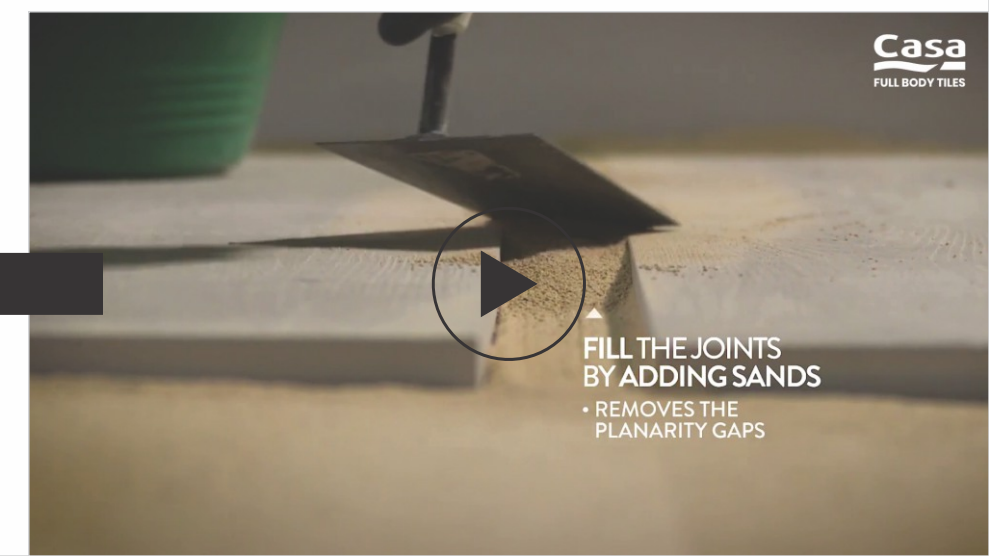

LAYING ON SAND